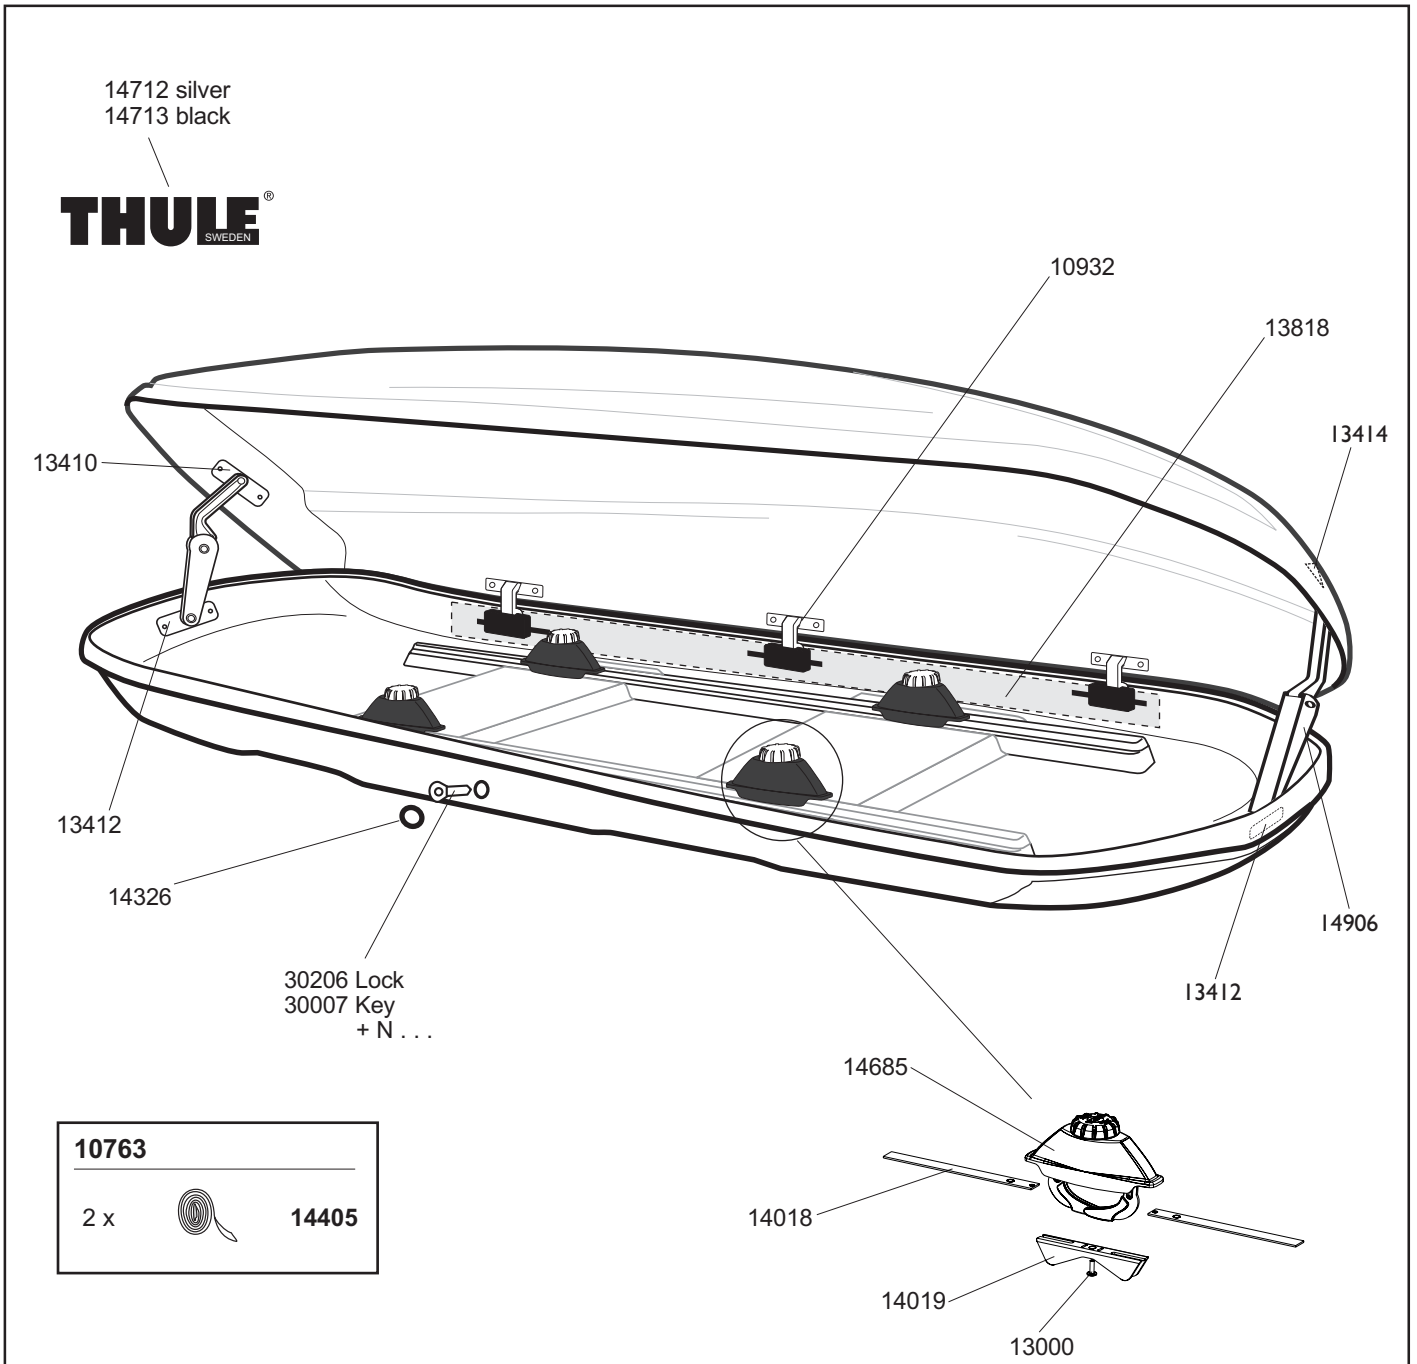

THULE Spirit 780

Packaging

Product	EAN	Kg	L/W/H in cm
670	4002253604000	23	198/79/34
676	4002253604017	23	198/79/34
676	4002253604055	23	198/79/34
681	4002253604024	23	198/79/34

Vehicle	Pcs
Truck	135
20' Container	55
40' Container	115
40' High cube container	123